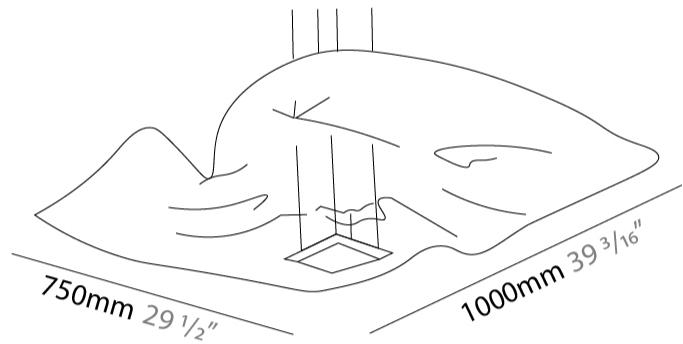

CRASH SUSPENSION

D131439-

base number   Finish
Options

1. To build a product code in our configurator select the specify button on the base model # product page
2. To build a manual product code on this datasheet choose from the options listed below in blue font and add the suffix to the base model #

GENERAL

Series: Crash
Brand: Knikerboker
Division: Design
Mounting Type: Suspension
Mounting Location: Ceiling
Subcategory: Pendant

PHYSICAL

Shape: Abstract
Length (mm): 1000
Length (in): 39 3/8
Width (mm): 750
Width (in): 29 1/2
Max. Overall Height (mm): 2000
Max. Overall Height (in): 78 3/4
Light Distribution: Indirect
Fixture Finish: BFM / BRL / BRW / CLF / CLM / CLW / GLF / GLM / GLW / MBK / SLF / SLM / SLW / WHI
Fixture Material: Metal
Cable Details: 4 Steel Cable 2000mm / 78 3/4" - Silicon Cable 2000mm / 78 3/4"

ELECTRICAL

Lamp Type: LED
Input Wattage (W): 10.5
Total Output Wattage (W): 10
Dimming: Tri-Mode (Non-Dimming and Phase Dimming (120Vac only) and 0-10V Dimming)
Driver Included: Yes
Driver Location: Integrated
Driver Type: Constant Current - Universal
Driver Class: Class 2
Input Voltage (V): 120 - 277
Constant Current (MA): 250
Upon Request: 0-10Vdc dimming / Phase dimming @120Vac / 277Vac

LED

Number of LEDs: 1
Color Temperature (°K): 3000
Max. Delivered Lumen (lm): 2200
CRI: >85 CRI
Lamp Life (hrs): 50000

OPTICAL

RATINGS AND CERTIFICATIONS

Certified By: Certified for North American Standards
IP rating: IP20