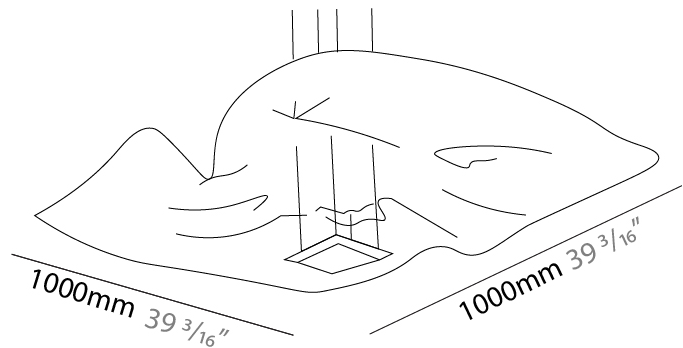

D131065-

base number _____
Finish Options _____

1. To build a product code in our configurator select the specify button on the base model # product page
2. To build a manual product code on this datasheet choose from the options listed below in blue font and add the suffix to the base model #

GENERAL

Series: Crash
Brand: Knikerboker
Division: Design
Mounting Type: Suspension
Mounting Location: Ceiling
Subcategory: Pendant

PHYSICAL

Shape: Abstract
Length (mm): 1000
Length (in): 39 ³/₁₆
Width (mm): 1000
Width (in): 39 ³/₁₆
Max. Overall Height (mm): 2000
Max. Overall Height (in): 78 ³/₄
Light Distribution: Indirect
Fixture Finish: BFM / BRL / BRW / CLF / CLM / CLW / GLF / GLM / GLW / MBK / SLF / SLM / SLW / WHI
Fixture Material: Metal
Cable Details: 4 Steel Cable 2000mm / 78 3/4" - Silicon Cable 2000mm / 78 3/4"

ELECTRICAL

Lamp Type: LED Retrofit
Input Wattage (W): 21
Total Output Wattage (W): 20
Dimming: Tri-Mode (Non-Dimming and Phase Dimming (120Vac only) and 0-10V Dimming)
Driver Included: Yes
Driver Location: Integrated
Driver Type: Constant Current - Universal
Driver Class: Class 2
Input Voltage (V): 120 - 277
Constant Current (MA): 250
Upon Request: 0-10Vdc dimming / Phase dimming @120Vac / 277Vac

LED

Number of LEDs: 2
Color Temperature (°K): 3000
Max. Delivered Lumen (lm): 2200
CRI: >85 CRI
Lamp Life (hrs): 50000

OPTICAL

RATINGS AND CERTIFICATIONS

Certified By: Certified for North American Standards
IP rating: IP20